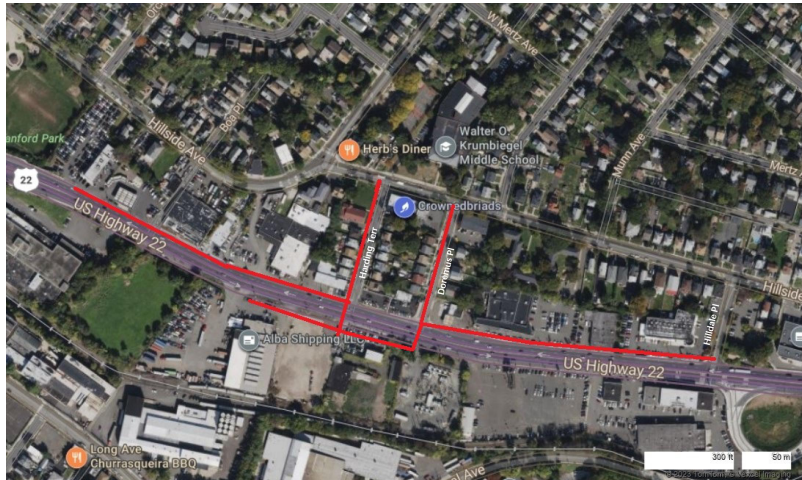

Proyecto de reemplazo de tuberías

Mapa del proyecto, calles afectadas resaltadas en rojo (arriba)

ROUTE 22 Y HARDING TERRACE

Elizabethtown Gas está mejorando el sistema de tuberías de gas natural que suministra gas natural seguro, confiable y económico a más de 300,000 clientes en todo el norte del estado de New Jersey.

El trabajo que habrá de realizarse en el vecindario forma parte del programa continuo de reemplazo de tuberías de la compañía para sustituir las tuberías principales y de servicios de gas antiguas por nuevas tuberías de material plástico más duraderas. En muchos casos, los medidores de gas se retirarán del interior de las viviendas y negocios para reubicarlos en el exterior. La reubicación del medidor de gas en el exterior proporciona mayor seguridad y confiabilidad, un acceso más fácil a los medidores en caso de emergencia o desastre natural, y mayor comodidad en el mantenimiento de los medidores sin necesidad de que los clientes estén presentes.

Nuestro compromiso

Nos esforzamos por utilizar prácticas de construcción que reducen al mínimo las molestias a los propietarios de viviendas y negocios porque entendemos que su tiempo es valioso. Valoramos su paciencia y le agradecemos que nos permita ofrecerle un servicio de gas natural seguro, confiable y económico.

Ciudad: Hillside

Condado: Union

Calles afectadas directamente

Doremus Place
Harding Terrace
U.S. Route 22

Alcance del proyecto

Reemplazo y mejora de la infraestructura de gas natural, que incluye:

- Reemplazo de tuberías de gas antiguas por nuevas tuberías de material plástico más duraderas.
- Retiro de los medidores de gas del interior de las casas y negocios para instalarlos en el exterior, y reemplazo de las líneas de servicio desde la tubería principal de gas en la calle hasta el edificio.

¿Actualmente no es cliente de Elizabethtown Gas?

¡Es el momento de considerar hacer el cambio a gas natural para su hogar o negocio!

Determine sus ahorros potenciales con nuestra calculadora de ahorro de calefacción para el hogar en elizabethtowngas.com/switch o llame al **844.886.8488** para hablar con un representante que puede ayudarlo a encaminarse hacia el ahorro de energía.

INFORMACIÓN DEL PROYECTO

Hotline: 866.767.5558

Correo electrónico: etgprojects@sjindustries.com

elizabethtowngas.com/neighborhood