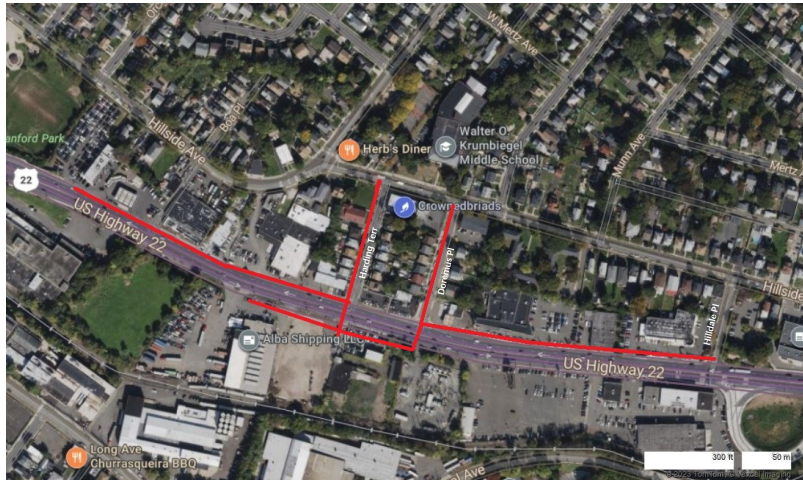

Pipeline Replacement Project

Project map, affected streets highlighted in red (above)

ROUTE 22 AND HARDING TERRACE

Elizabethtown Gas is improving our natural gas pipeline system that provides safe, reliable, affordable natural gas to more than 300,000 customers across northern New Jersey.

City: Hillside

County: Union

Streets Directly Affected

Doremus Place
Harding Terrace
U.S. Route 22

Project Scope

Replacing and upgrading natural gas infrastructure including:

- Replacing aging gas mains with new, durable plastic pipe.
- Relocating gas meters from inside homes and businesses to outside, and replacing service lines from the gas main in the street to the building.