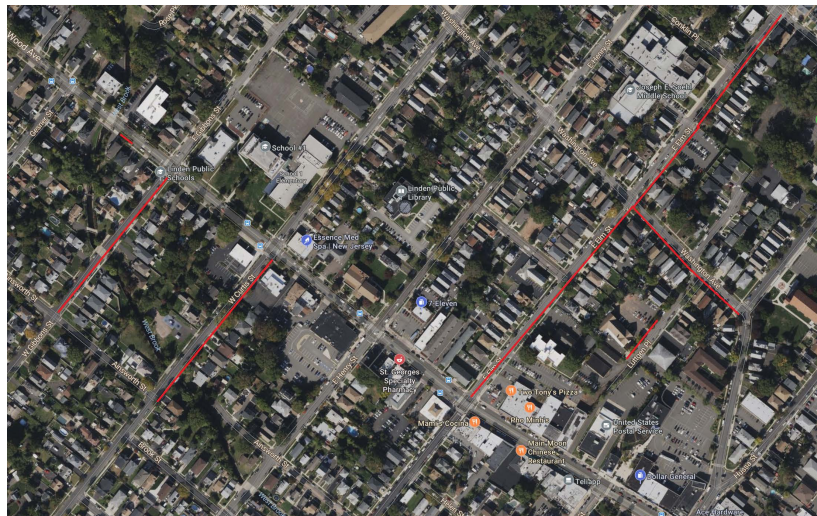

Pipeline Replacement Project

Project map, affected streets highlighted in red (above)

W. CURTIS STREET, W. GIBBONS STREET, AND E. ELM STREET
Elizabethtown Gas is improving our natural gas pipeline system that provides safe, reliable, affordable natural gas to more than 300,000 customers across northern New Jersey.

The work in this neighborhood is part of the company's ongoing pipeline replacement program to replace aging natural gas mains and services with new, durable plastic. In many cases, gas meters will be relocated from the inside of homes and businesses to the outside. Relocating the gas meter outside provides enhanced safety and reliability, easier access to gas meters in the event of an emergency or natural disaster, and additional convenience in meter maintenance without the need for customers to be present.

City: Linden

County: Union

Streets Directly Affected

E. Elm Street
Luttgen Place
N. Wood Avenue
W. Gibbons Street
W. Curtis Street
Washington Avenue

Project Scope

Replacing and upgrading natural gas infrastructure including:

Ciudad: Linden Condado: Union

Calles afectadas directamente

E. Elm Street
Luttgen Place
N. Wood Avenue
W Gibbons Street
W. Curtis Street
Washington Avenue

Alcance del proyecto

Reemplazo y mejora de la infraestructura de gas natural, que incluye: