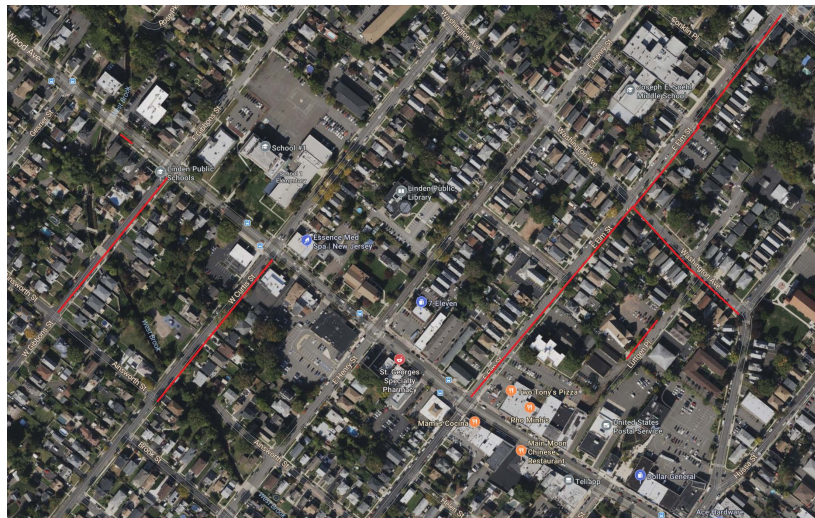

Proyecto de reemplazo de tuberías

Mapa del proyecto, calles afectadas resaltadas en rojo (arriba)

W. CURTIS STREET, W. GIBBONS STREET, Y E. ELM STREET

Elizabethtown Gas está mejorando el sistema de tuberías de gas natural que suministra gas natural seguro, confiable y económico a más de 300,000 clientes en todo el norte del estado de New Jersey.

El trabajo que habrá de realizarse en el vecindario forma parte del programa continuo de reemplazo de tuberías de la compañía para sustituir las tuberías principales y de servicios de gas antiguas por nuevas tuberías de material plástico más duraderas. En muchos casos, los medidores de gas se retirarán del interior de las viviendas y negocios para reubicarlos en el exterior. La reubicación del medidor de gas en el exterior proporciona mayor seguridad y confiabilidad, un acceso más fácil a los medidores en caso de emergencia o desastre natural, y mayor comodidad en el mantenimiento de los medidores sin necesidad de que los clientes estén presentes.

Nuestro compromiso

Nos esforzamos por utilizar prácticas de construcción que reducen al mínimo las molestias a los propietarios de viviendas y negocios porque entendemos que su tiempo es valioso. Valoramos su paciencia y le agradecemos que nos permita ofrecerle un servicio de gas natural seguro, confiable y económico.

Ciudad: Linden Condado: Union

Calles afectadas directamente

E. Elm Street
Luttgen Place
N. Wood Avenue
W Gibbons Street
W. Curtis Street
Washington Avenue

Alcance del proyecto

Reemplazo y mejora de la infraestructura de gas natural, que incluye:

- Reemplazo de tuberías de gas antiguas por nuevas tuberías de material plástico más duraderas.
- Retiro de los medidores de gas del interior de las casas y negocios para instalarlos en el exterior, y reemplazo de las líneas de servicio desde la tubería principal de gas en la calle hasta el edificio.

¿Actualmente no es cliente de Elizabethtown Gas?

¡Es el momento de considerar hacer el cambio a gas natural para su hogar o negocio!

Determine sus ahorros potenciales con nuestra calculadora de ahorro de calefacción para el hogar en elizabethtowngas.com/switch o llame al **844.886.8488** para hablar con un representante que puede ayudarlo a encaminarse hacia el ahorro de energía.

INFORMACIÓN DEL PROYECTO

Hotline: 866.767.5558

Correo electrónico: etgprojects@sjindustries.com

elizabethtowngas.com/neighborhood